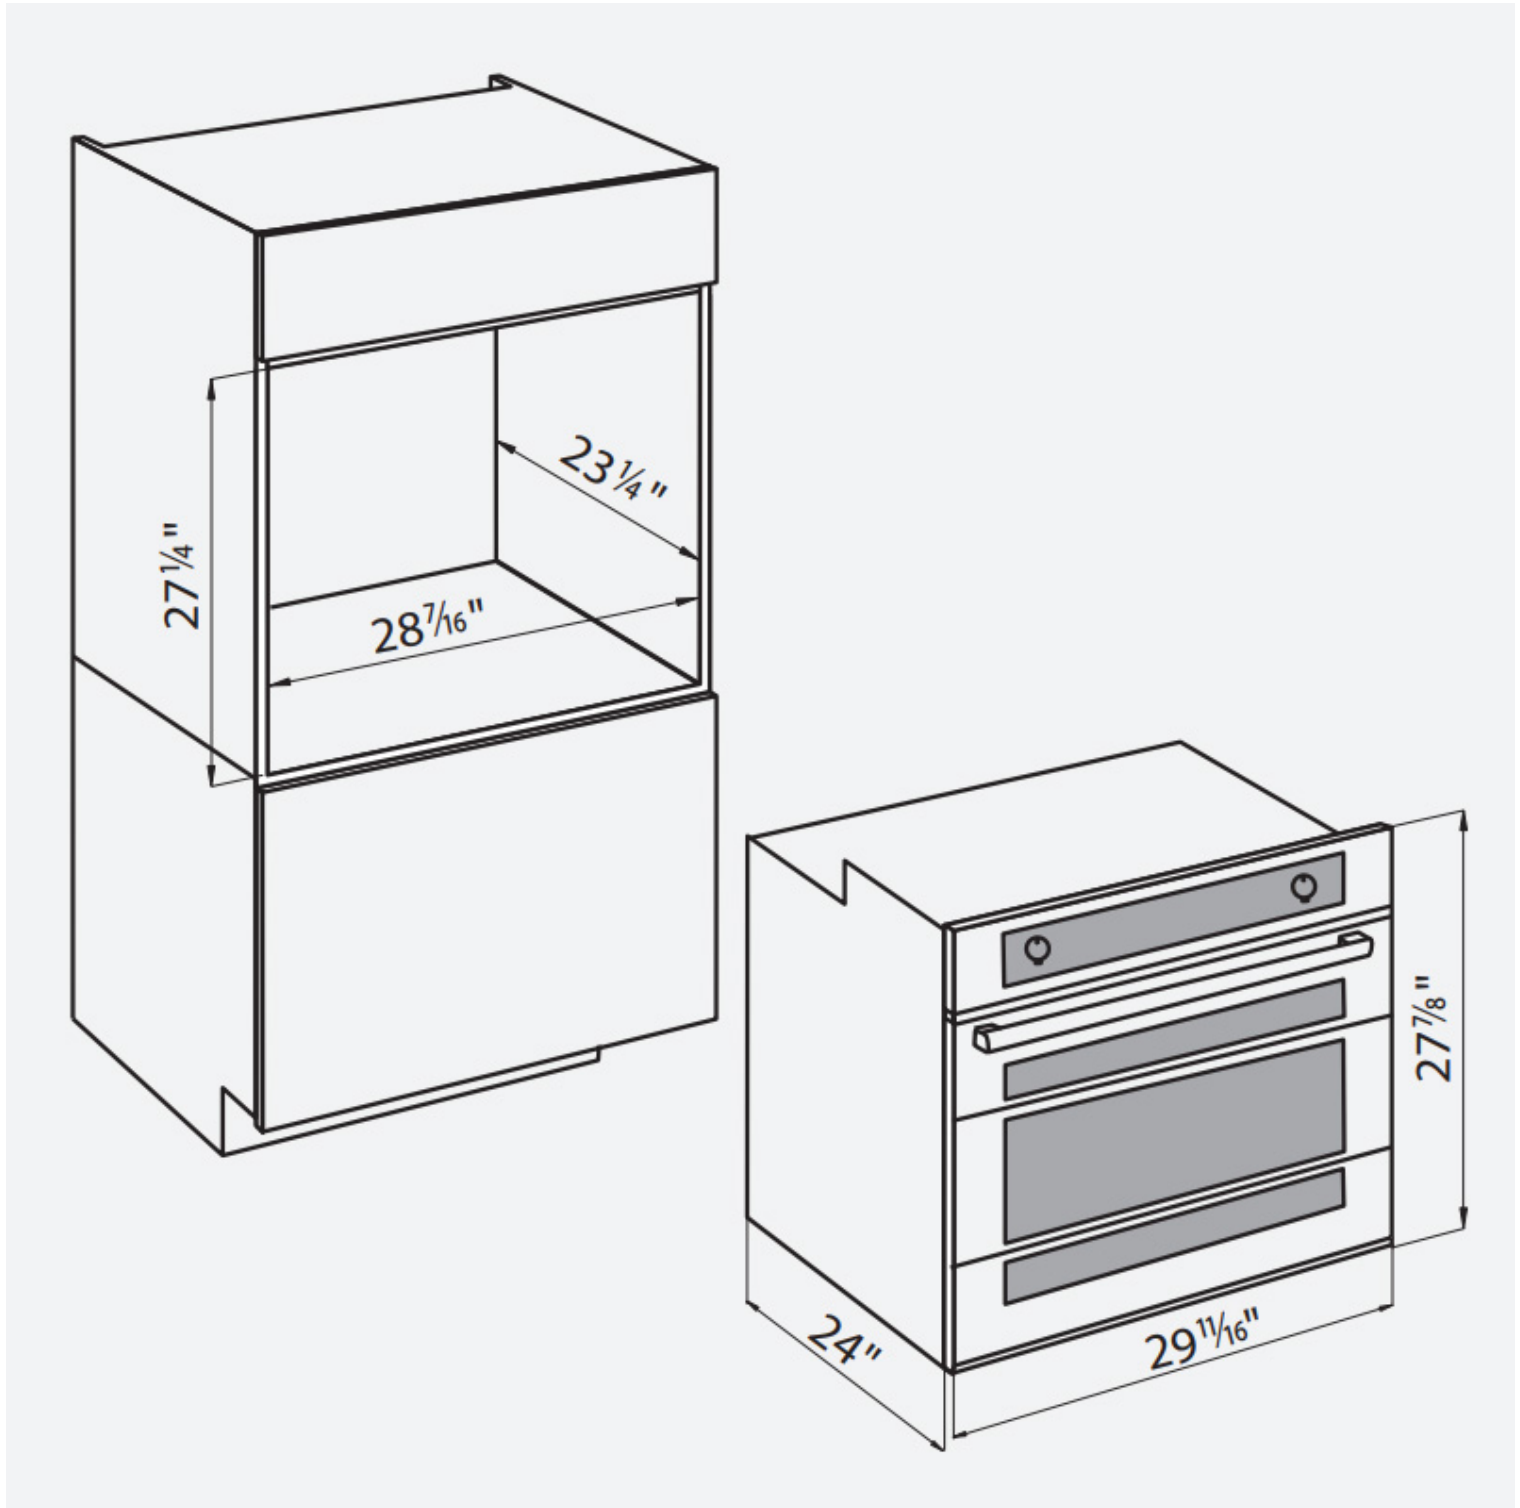

TECHNICAL DATA